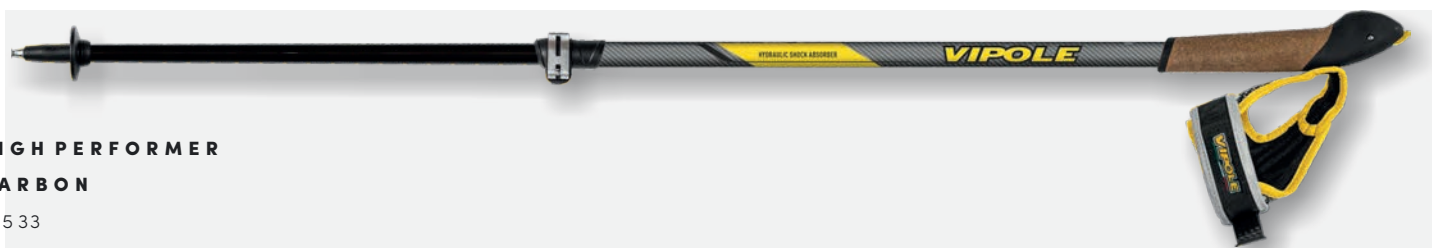

HIGH PERFORMER CARBON

S25 33

254
GR

ALU 7075
THINSHAFT
TWISTLOCK
TOP CLICK
SUPER HSA ANTISHOCK

SHAFT Alu 7075 + Carbon 100% - 14/16 - 105/130 cm
Super HSA Hydraulic Shock Absorber

TECHNOLOGY Quick Lock
Top Click

FEATURES Top Click Cork grip
Nordic Walking strap
Rounded Carbide tip
Small Tip
Nordic walking rubber shoe

ASTA Alluminio 7075 + Carbonio 105- 14/16 - 90/130 cm
Ammortizzatore idraulico Super HSA
Chiusura a morsetto
Top Click

TECNOLOGIA

DETTAGLI Impugnatura Top Click in sughero
Lacciolo Nordic Walking
Punta tonda in acciaio al tungsteno
Supporto Small Tip
Scarpetta nordic