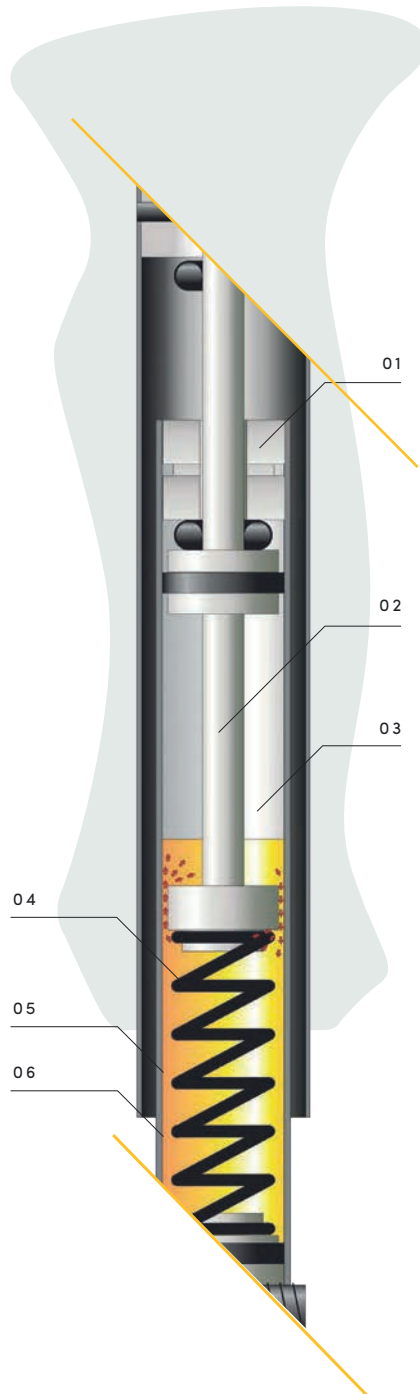

SUPER HSA®

THE BEST SHOCK ABSORBER WORLDWIDE

The revolutionary Super HSA system protects the limbs from continuous shock while walking, preventing fatigue and inflammation of the ligaments in the hands and arms. Thanks to this system, only a controlled quantity of oil flows through the piston, which reduces the spring's speed and thus reduces harmful vibrations.

Il rivoluzionario sistema Super HSA protegge gli arti superiori dai continui contraccolpi durante la camminata coi bastoncini, prevenendo affaticamento e infiammazioni a muscoli e legamenti di mani e braccia.

Un pistone immerso in olio, limita la velocità di escursione della molla, evitando il generarsi di fastidiose vibrazioni.

SUPER HSA®

THE BEST SHOCK ABSORBER WORLDWIDE

SPINNING HANDLE

The handle can rotate through a full twist of 360 degrees, avoiding twisting of the wrist and supporting the natural movement of the limbs during the walk. In case of a fall or accidental impact, the wrists are not subject to dangerous twists.

L'impugnatura può ruotare attorno all'asse del bastone per 360 gradi evitando di sottoporre i polsi a rotazioni innaturali, assecondando il naturale movimento degli arti durante la camminata. In caso di caduta o urto accidentale, i polsi non vengono sottoposti a pericolose torsioni.