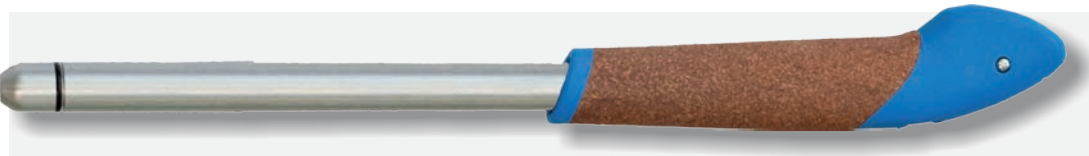

BALLAST

Np1810

+300

COMPATIBILITY Power Step Poles
Nordic power Straps

FEATURES Handle with a 300 gr ballast for heavy loads and short-medium-long distance training, recommended for muscular endurance and strengthening.

COMPATIBILITA' Bastoncini Power Step
Lacciolo Nordic Power

DETTAGLI Impugnatura pesante, con zavorra di 300 gr per l'allenamento con carichi pesanti su brevi, medie e lunghe distanze, indicata per aumentare la resistenza e la forza muscolare.