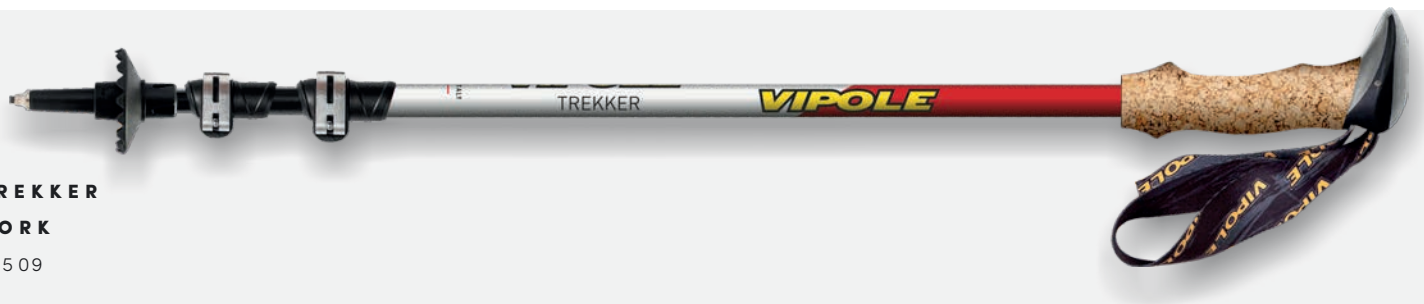

**TREKKER
CORK**

S25 09

235
GR

ALU 7075
THINSHAFT
QUICKLOCK
ROUNDHEAD

SHAFT Alu 7075 - 12/14/16 - 67/135 cm

ASTA Alluminio 7075 - 12/14/16 - 67/135 cm

TECHNOLOGY Quicklock

TECNOLOGIA Chiusura a morsetto

FEATURES RoundHead EVA CORK grip
Automatic Plume strap
Carbide tip
Basket 54 mm
Trekking round pad
Deluxe pack with carriage bag

DETTAGLI Impugnatura in spugna densa RoundHead SUGHERO
Lacciolo automatico Plume
Punta in acciaio al tungsteno
Rotella diametro 54 mm
Tappo para punta in gomma
Confezione deluxe con sacca porta bastoncini