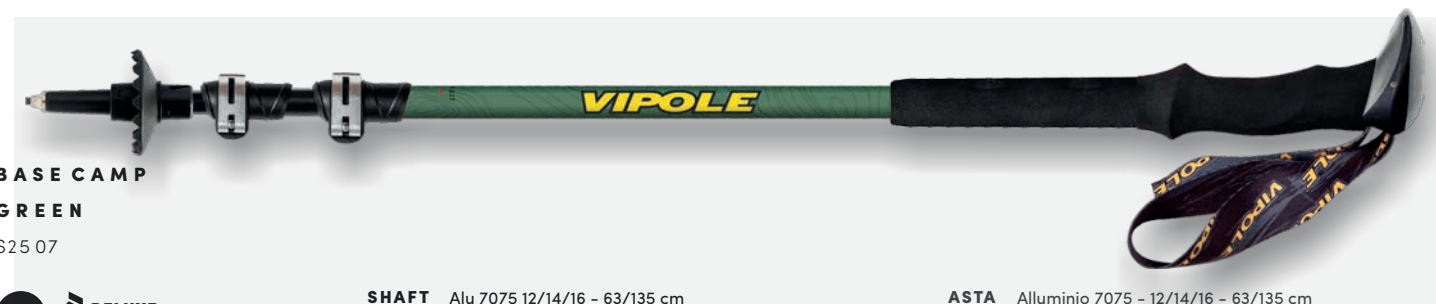

**BASE CAMP
GREEN**

S25 07

ALU 7075
THINSHAFT
QUICKLOCK
ROUNDHEAD

SHAFT Alu 7075 12/14/16 - 63/135 cm

TECHNOLOGY Quicklock

FEATURES Mid.Size RoundHead EVA grip
Automatic Plume strap
Carbide tip
Basket 54 mm
Trekking round pad
Deluxe pack with carriage bag

ASTA Alluminio 7075 - 12/14/16 - 63/135 cm

TECNOLOGIA Chiusura a morsetto

DETTAGLI Impugnatura media in spugna densa RoundHead
Lacciolo automatico Plume
Punta in acciaio al tungsteno
Rotella diametro 54 mm
Tappo para punta in gomma
Confezione deluxe con sacca porta bastoncini